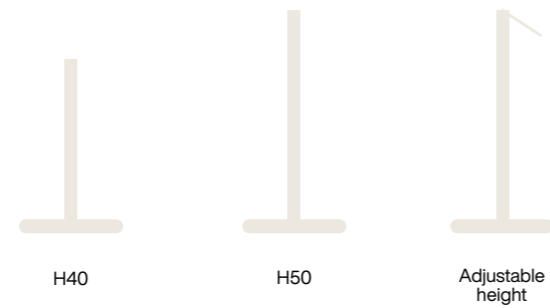

Occasional tables

Lightweight and designed for versatility, the FLOE OCCASIONAL tables allow for easy mobility in hospitality settings and dynamic workspaces. They are available with three tabletop formats and come in fixed or height-adjustable versions to suit a wide variety of usage needs.

Légères et conçues pour la polyvalence, les tables FLOE OCCASIONAL permettent une mobilité aisée dans les environnements d'accueil et les espaces de travail dynamiques. Elles sont disponibles avec trois formats de plateau et sont disponibles en versions fixes ou réglables en hauteur pour répondre à une grande variété de besoins d'utilisation.

Ligeras y diseñadas para ofrecer versatilidad, las mesas FLOE OCCASIONAL permiten una fácil movilidad en entornos de hospitalidad y espacios de trabajo dinámicos. Están disponibles con tres formatos de tablero y en versiones de altura fija o regulable, adaptándose a distintas necesidades de uso.

Heights