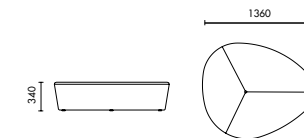

NAME
Lotus Pouf / L
TYPE
LOT-SF-02L
SIZE
W1360 D1190 H340
MATERIAL
Consist of plywood and high resilience sponge
PROCCES
The whole body is upholstered.