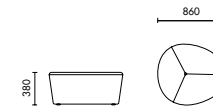

NAME
Lotus Pouf / M
TYPE
LOT-SF-02M
SIZE
W860 D760 H380
MATERIAL
Consist of plywood and high resilience sponge
PROCCES
The whole body is upholstered.