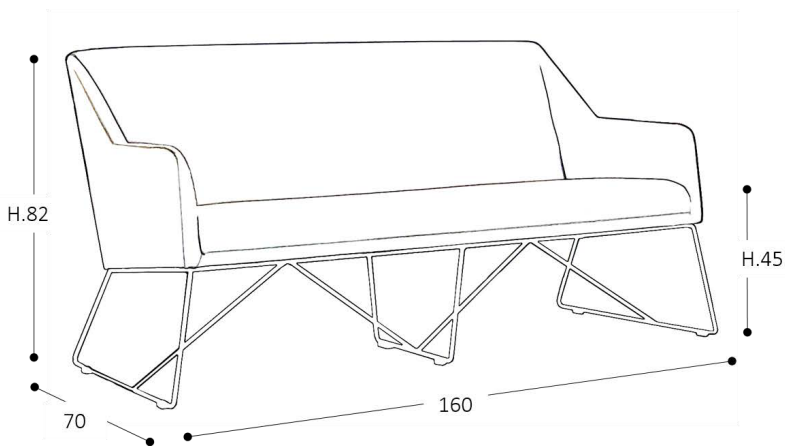

# Bistro Sofa & Loungchair

Bistro is an inviting and freshly designed sled base lounge sofa that features a fully upholstered shell with closed armrests that provide a high degree of seating comfort coupled with an additional seat cushion making sitting even more pleasant.

Bistro is the ideal companion for lounge, reception or breakout areas.

## Materials

- \* **Seat & Backrest:** Fabric upholstered
- \* **Base:** Sled base in Black, White or Polished

## DIMENSIONS