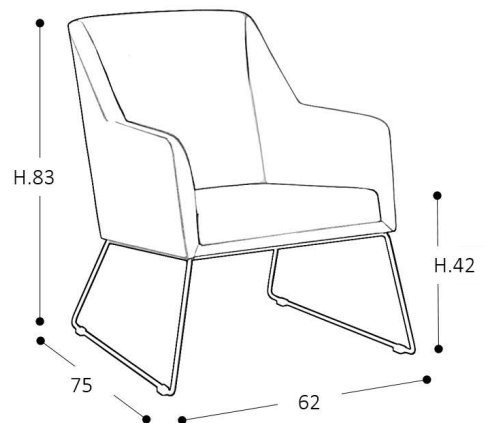

# Bistro Sofa & Loungchair

Bistro is an inviting and freshly designed sled base lounge sofa that features a fully upholstered shell with closed armrests that provide a high degree of seating comfort coupled with an additional seat cushion making sitting even more pleasant.

Bistro is the ideal companion for lounge, reception or breakout areas.

## Materials

- \* **Seat & Backrest:** Fabric upholstered
- \* **Base:** Sled base in Black, White or Polished

## DIMENSIONS