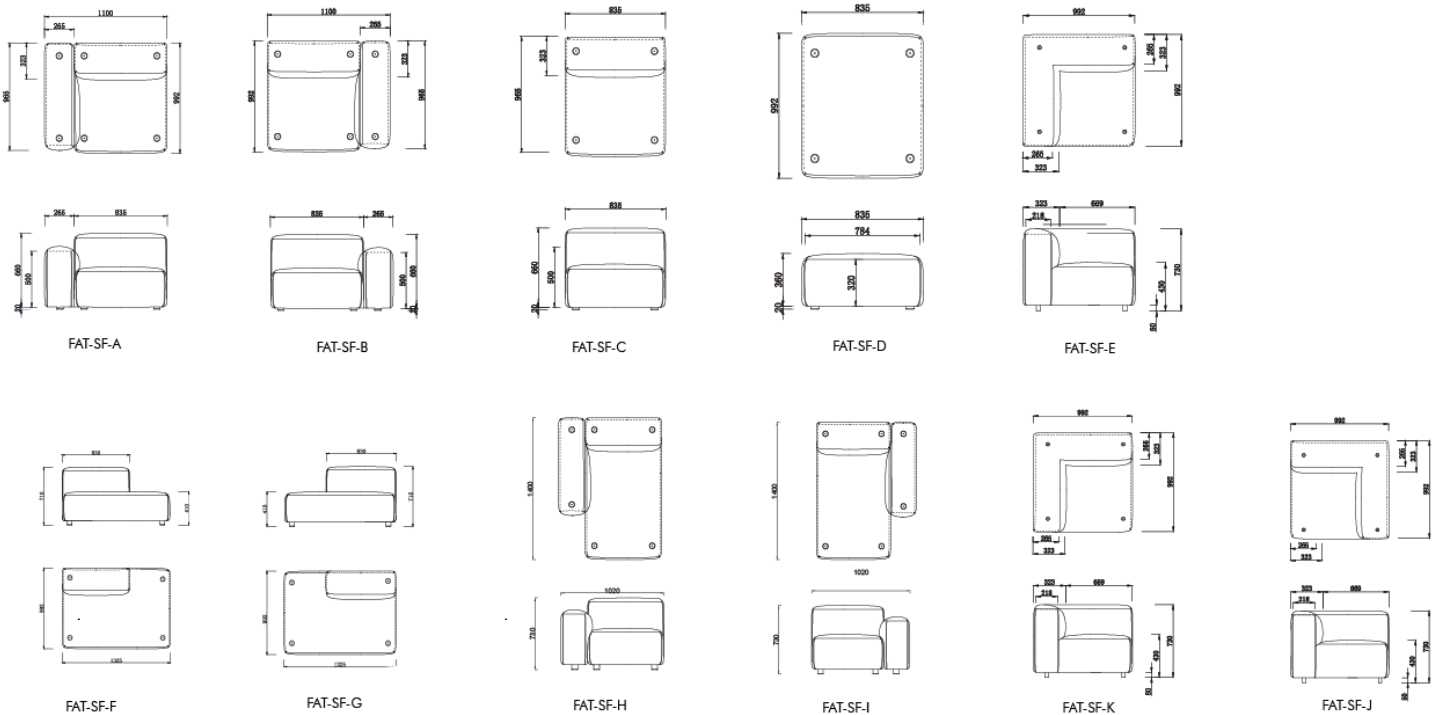

Materials

* Fabric/ PU/Leather Upholstered

DIMENSIONS

STANDARD FINISHES

Fabric Upholstery

* Other options are available per request *

Fatty Sofa

Models

Fatty-SF-C
Central seat

Fatty-SF-F (LH)
half back

Fatty-SF-E (corner)

Fatty-SF-H/I (RH/LH)
Chaise lounge

Fatty-SF-D
No Back

Fatty-SF-B (LH)
End low arm

Fatty-SF-K/J (RH/LH)
End high arm

Fatty-SF-G (RH)
Half back

Fatty-SF-A (RH)
End low arm

Standard combinations

Fatty-G01 A/B

Fatty-G02 A/B

Fatty-G03 A/B

Fatty-G04 A/B

Fatty-G05 A/B

Fatty-G06 A/B