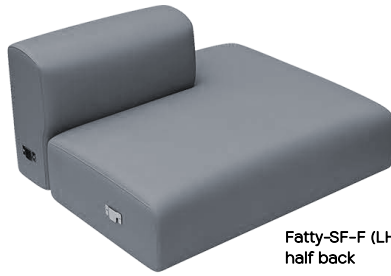

Fatty Sofa

WAXMAN

Inspire your office

Fatty Sofa is inspired by clothes of the daily life . The flanging details decorated with bright colors highlight the quality of life of having no fear of mediocre and daring to break through. To provide a comfortable sitting feeling, this product contains a down bag. After sitting for a long time, tap the seat surface to restore a flat surface.

Materials

* Fabric/ PU/Leather Upholstered

DIMENSIONS

STANDARD FINISHES

Fabric Upholstery

* Other options are available per request *

Fatty Sofa

Models

Fatty-SF-C
Central seat

Fatty-SF-F (LH)
half back

Fatty-SF-E (corner)

Fatty-SF-H/I (RH/LH)
Chaise lounge

Fatty-SF-D
No Back

Fatty-SF-B (LH)
End low arm

Fatty-SF-K/J (RH/LH)
End high arm

Fatty-SF-G (RH)
Half back