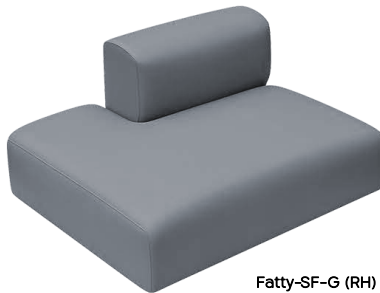

Fatty Sofa

WAXMAN

Inspire your office

Fatty Sofa is inspired by clothes of the daily life . The flanging details decorated with bright colors highlight the quality of life of having no fear of mediocre and daring to break through. To provide a comfortable sitting feeling, this product contains a down bag. After sitting for a long time, tap the seat surface to restore a flat surface.

Materials

* Fabric/ PU/Leather Upholstered

DIMENSIONS

STANDARD FINISHES

Fabric Upholstery

* Other options are available per request *

Fatty Sofa

Models

Fatty-SF-C
Central seat

Fatty-SF-F (LH)
half back

Fatty-SF-E (corner)

Fatty-SF-H/I (RH/LH)
Chaise lounge

Fatty-SF-D
No Back

Fatty-SF-B (LH)
End low arm

Fatty-SF-K/J (RH/LH)
End high arm

Fatty-SF-G (RH)
Half back

Fatty-SF-A (RH)
End low arm

Standard combinations

Fatty-G01 A/B

Fatty-G02 A/B

Fatty-G03 A/B

Fatty-G04 A/B

Fatty-G05 A/B

Fatty-G06 A/B