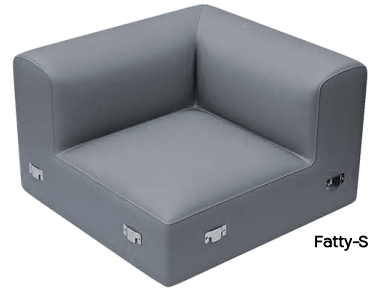

Fatty Sofa

WAXMAN

Inspire your office

Fatty Sofa is inspired by clothes of the daily life . The flanging details decorated with bright colors highlight the quality of life of having no fear of mediocre and daring to break through. To provide a comfortable sitting feeling, this product contains a down bag. After sitting for a long time, tap the seat surface to restore a flat surface.

Materials

* Fabric/ PU/Leather Upholstered

DIMENSIONS

STANDARD FINISHES

Fabric Upholstery

* Other options are available per request *

Fatty Sofa

Models

Fatty-SF-C
Central seat

Fatty-SF-F (LH)
half back

Fatty-SF-E (corner)

Fatty-SF-H/I (RH/LH)
Chaise lounge

Fatty-SF-D
No Back

Fatty-SF-B (LH)
End low arm

Fatty-SF-K/J (RH/LH)
End high arm

Fatty-SF-G (RH)
Half back