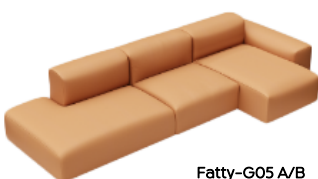

Materials

* Fabric/ PU/Leather Upholstered

DIMENSIONS

STANDARD FINISHES

Fabric Upholstery

* Other options are available per request *

Fatty Sofa

Models

Fatty-SF-C
Central seat

Fatty-SF-F (LH)
half back

Fatty-SF-E (corner)

Fatty-SF-H/I (RH/LH)
Chaise lounge

Fatty-SF-D
No Back

Fatty-SF-B (LH)
End low arm

Fatty-SF-K/J (RH/LH)
End high arm

Fatty-SF-G (RH)
Half back

Fatty-SF-A (RH)
End low arm

Standard combinations

Fatty-G01 A/B

Fatty-G02 A/B

Fatty-G03 A/B

Fatty-G04 A/B

Fatty-G05 A/B

Fatty-G06 A/B