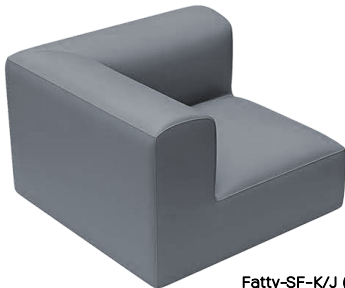

Fatty Sofa

WAXMAN

Inspire your office

Fatty Sofa is inspired by clothes of the daily life . The flanging details decorated with bright colors highlight the quality of life of having no fear of mediocre and daring to break through. To provide a comfortable sitting feeling, this product contains a down bag. After sitting for a long time, tap the seat surface to restore a flat surface.

Materials

* Fabric/ PU/Leather Upholstered

DIMENSIONS

STANDARD FINISHES

Fabric Upholstery

* Other options are available per request *

Fatty Sofa

Models

Fatty-SF-C
Central seat

Fatty-SF-F (LH)
half back

Fatty-SF-E (corner)

Fatty-SF-H/I (RH/LH)
Chaise lounge

Fatty-SF-D
No Back

Fatty-SF-B (LH)
End low arm

Fatty-SF-K/J (RH/LH)
End high arm

Fatty-SF-G (RH)
Half back