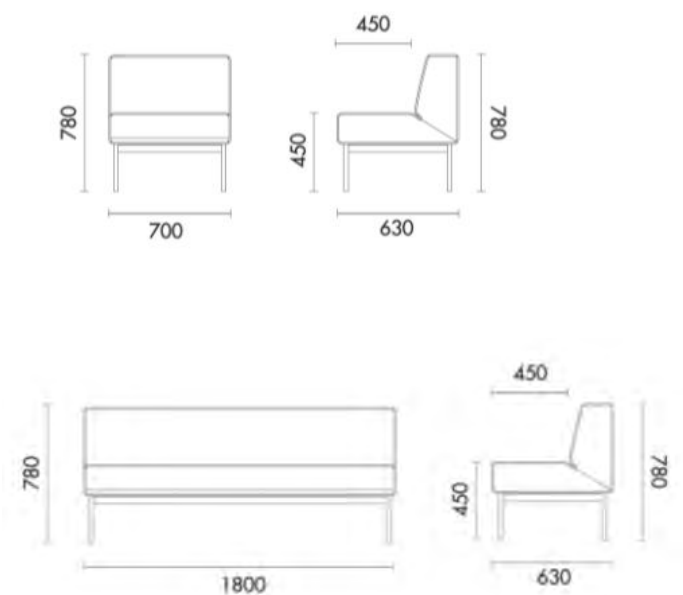

### DIMENSIONS

# Modo (S) Sofa

**WAXMAN**

Inspire your office

In the old days, the booths were mostly used for train boxes, which could accommodate as many passengers as possible in a small space with the basic needs of the guarantor. The booth is therefore a good solution for small and medium sized public spaces.

## DIMENSIONS