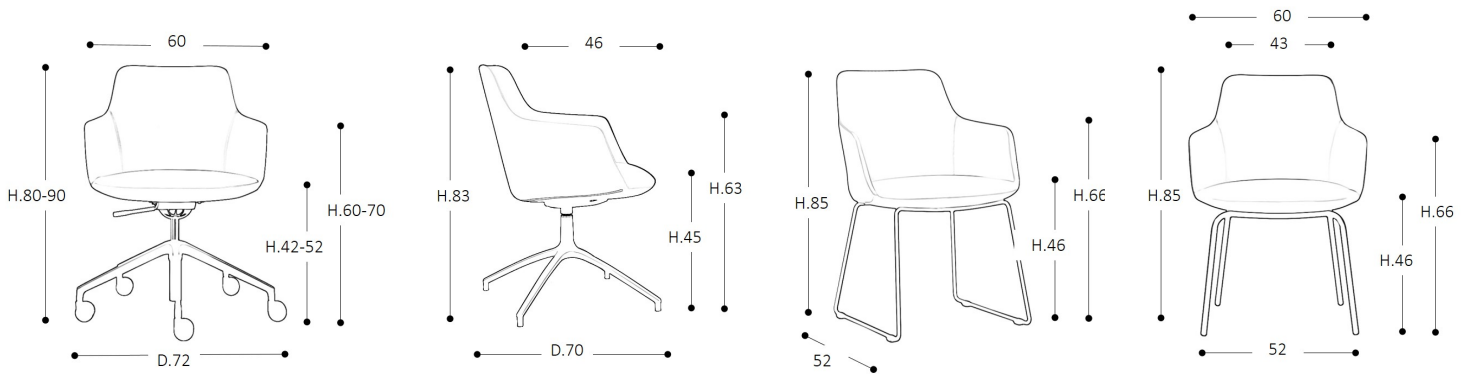

Neo chair

Materials

* **Seat & Armrest:** Fabric Upholstered

* **Base/Frame:** 5 star base with gaslift, 4 star base, 4-legged base or Sled base in black white or Polished.

Neo is an elegant, minimal expression of comfort. The sculpted curves of the shell invite visitors to sit while the backrest softly cradles the sitter's postures, perfect for conference spaces, public areas and meeting rooms. The chair is incredibly durable and arrives in 4 different bases.

DIMENSIONS

STANDARD FINISHES

Fabric Upholstery

- Various Fabrics, leather & PU leather upholstery for Seat

Metal Base

Black

White

Polished