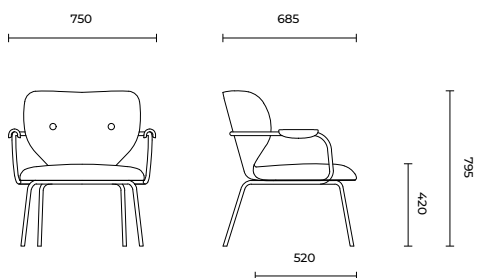

Stucco, This Classic-modern chair has an unusually fun and young shape with graceful wing back feel. The elegant armrests are slightly curved and the seat has a gentle flow of the Upholstery covering it, all placed on Modern thin metal tube legs.

the combination of the material and the shaped gives the Stucco chair a playful vibe to fit various public and office spaces

Materials

* **Seat & Backrest:** Fabric upholstered

* **Base:** Metal base

DIMENSIONS

	WIDTH	750 cm
	DEPTH	685 cm
	HEIGHT	795 cm
	SEAT HEIGHT	420 cm
	SEAT DEPTH	520 cm

FINISHES

Backrest and seat

- Various Fabric upholstery for Seat and back

Base

Charcoal Gray

Black

White