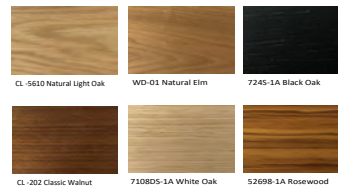

Materials

* **Table top:** Wood Veneer + Marble

* **Marble Frame:** Metal Frame in Gold , White and Black

* **Base:** Metal base + Wood base

DIMENSIONS

FINISHES

Marble Top

Marble Top Frame (Metal)

Wood Veneer Top

Metal Base

Wood Base