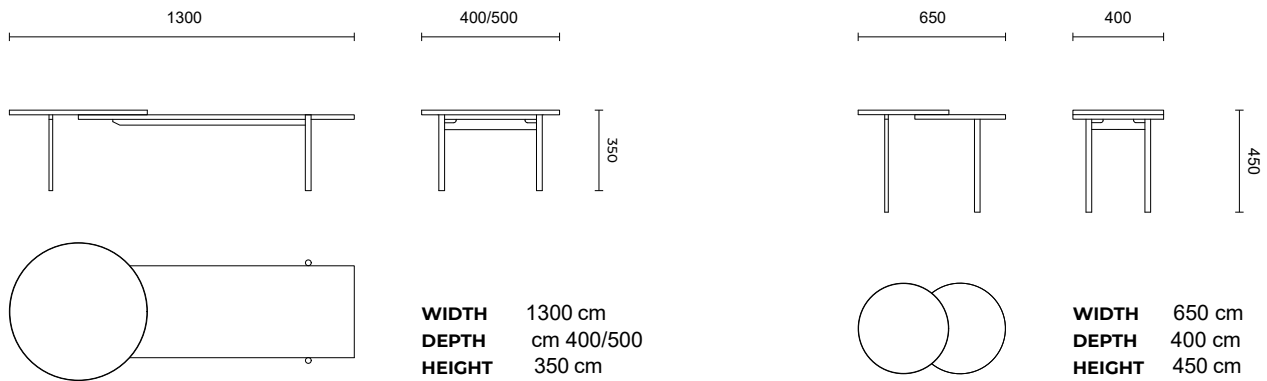

XO are Coffee table made up of a double volume: the first, low and wide, serves as support surface whereas the second, just a pinch taller. Made in natural wood and Marble. The XO family, born in 2020, is being enhanced to experiment with new design possibilities, and the synergy of different materials.

Materials

* **Table top:** Wood Veneer + Marble

* **Marble Frame:** Metal Frame in Gold , White and Black

* **Base:** Metal base + Wood base

DIMENSIONS

FINISHES

Marble Top

Marble Top Frame (Metal)