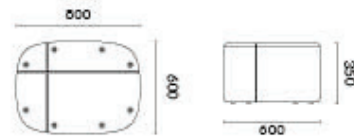

STANDARD COLOR OPTIONS

IN-STOCK OPTIONS

No inventory plan

MADE-TO-ORDER

Non-standard upholster shell are made-to-order. The chairs can be upholstered in blow list options. See more detail overview the color swatch at the end of book.

NAME
Rice Pouf/M
TYPE
RIC-CH-PF-M
SIZE
W800 D600 H350
MATERIAL
The body is form of pine frame, fill in high resilience sponge
PROCESS
The body is upholstered

NAME
Rice Pouf/L
TYPE
RIC-CH-PF-L
SIZE
W1000 D1000 H350
MATERIAL
The body is form of pine frame, fill in high resilience sponge
PROCESS
The body is upholstered