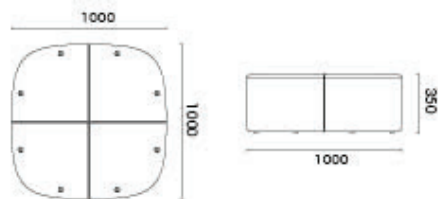

STANDARD COLOR OPTIONS

IN-STOCK OPTIONS

No inventory plan

MADE-TO-ORDER

Non-standard upholster shell are made-to-order. The chairs can be upholstered in blow list options. See more detail overview the color swatch at the end of book.

NAME
Rice Pouf/M
TYPE
RIC-CH-PF-M
SIZE
W800 D600 H350
MATERIAL
The body is form of pine frame, fill in high resilience sponge
PROCESS
The body is upholstered

NAME
Rice Pouf/L
TYPE
RIC-CH-PF-L
SIZE
W1000 D1000 H350
MATERIAL
The body is form of pine frame, fill in high resilience sponge
PROCESS
The body is upholstered