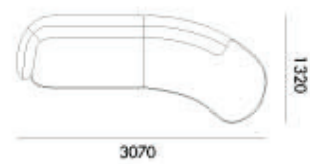

NAME
Swell Sofa/Chaise lounge
TYPE
SWE-SF-G01
SIZE
W3070 D1320 H770
MATERIAL
The sofa body is form of pine frame and plywood, fill in high resilience sponge
PROCESS
The whole body is upholstered.