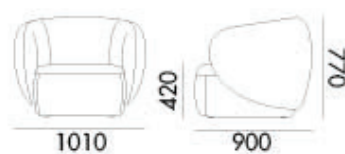

## MADE-TO-ORDER

Non-standard upholstery shall be made-to-order. The chairs can be upholstered in below list options.  
See more detail overview the color swatch at the end of book.

**NAME**  
Swell Sofa/Single seat  
**TYPE**  
SWE-SF-15  
**SIZE**  
W1010 D900 H770  
**MATERIAL**  
The sofa body is form of pine frame and plywood, fill in high resilience sponge  
**PROCESS**  
The whole body is upholstered.