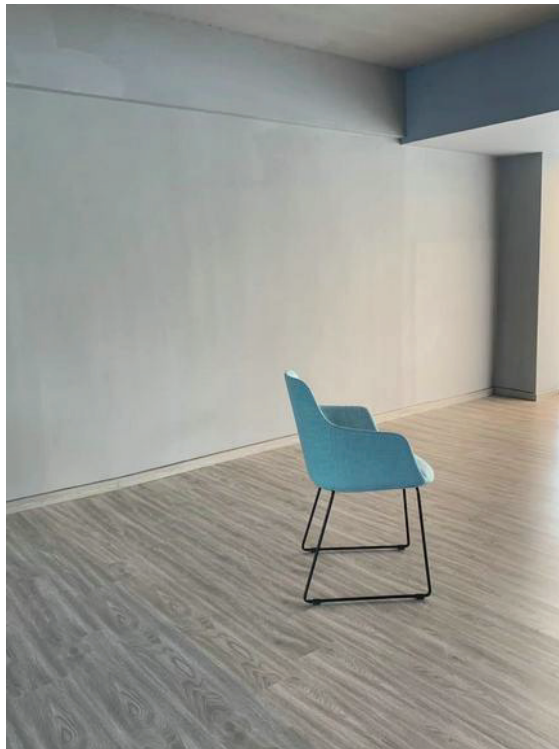

Item No.
#NEO-S

Material : •Mold foam inner seat. •50D high density customized mold foam padding for comfortable seating. •Fabric or PU upholstery •Iron sled base.
•Optional choices of colors for iron base.

Seat Width
(CM)

Seat Depth
(CM)

Seat Height
(CM)

Armrest Width
(CM)

Chair Height
(CM)

Armrest Height
(CM)

52

46

46

60

85

66