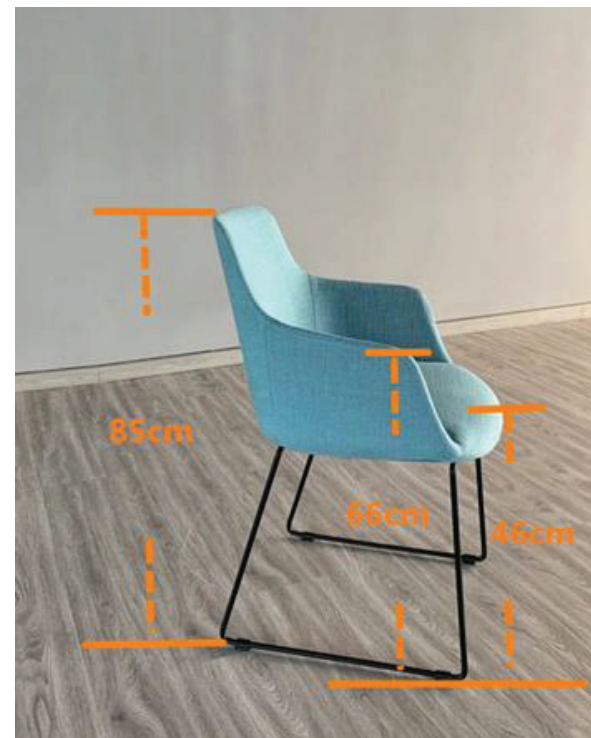


	<p>Item No. #NEO-5</p>	<p>Material : •Mold foam inner seat. •50D high density customized mold foam padding for comfortable seating. •Fabric or PU upholstery •Aluminum 5 star base with height & tilting adj. & PU casters. •Optional choices of colors for aluminum base.</p>			
<p>Seat Width (CM)</p>	<p>Seat Depth (CM)</p>	<p>Seat Height (CM)</p>	<p>Armrest Width (CM)</p>	<p>Chair Height (CM)</p>	<p>Armrest Height (CM)</p>
<p>52</p>	<p>46</p>	<p>42-52</p>	<p>60</p>	<p>80-90</p>	<p>60-70</p>

Item No.
#NEO-S

Material : •Mold foam inner seat. •50D high density customized mold foam padding for comfortable seating. •Fabric or PU upholstery •Iron sled base.
•Optional choices of colors for iron base.

Seat Width
(CM)

Seat Depth
(CM)

Seat Height
(CM)

Armrest Width
(CM)

Chair Height
(CM)

Armrest Height
(CM)

52

46

46

60

85

66

Item No.
#NEO-4legs

Material : •Mold foam inner seat. •50D high density customized mold foam padding for comfortable seating. •Fabric or PU upholstery •Iron 4leg base.
•Optional choices of colors for iron base.