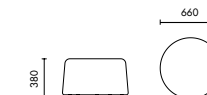

NAME
Fungo Barstool / M
TYPE
FUN-CH-07
SIZE
Ø 660 H380

MATERIAL
Consists of plywood and sponge

PROCESS
The whole body is upholstered.