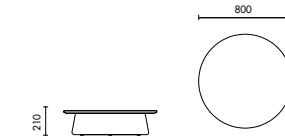

NAME
Fungo Table / L
TYPE
FUN-TB-08
SIZE
Ø 800 H210

PROCESS
Tabletop is polyurethane painting / Base is upholstered.