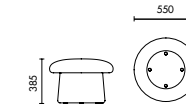

NAME
Fungo Pauf / M
TYPE
FUN-CH-02
SIZE
Ø 550 H385
MATERIAL
Consist of plywood and high resilience sponge
PROCESS
The whole body is upholstered