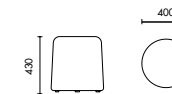

NAME
Fungo Foot Pier / S
TYPE
FUN-CH-06
SIZE
Ø 400 H430

MATERIAL
Consists of plywood and sponge

PROCESS
The whole body is upholstered.