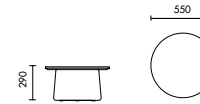

NAME
Fungo Table / M
TYPE
FUN-TB-07
SIZE
Ø 550 H290

PROCESS
Tabletop is polyurethane painting / Base is upholstered.