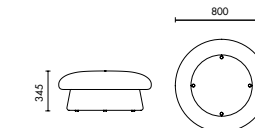

NAME
Fungo Pauf / L
TYPE
FUN-CH-03
SIZE
Ø 800 H345
MATERIAL
Consist of plywood and high resilience sponge
PROCESS
The whole body is upholstered